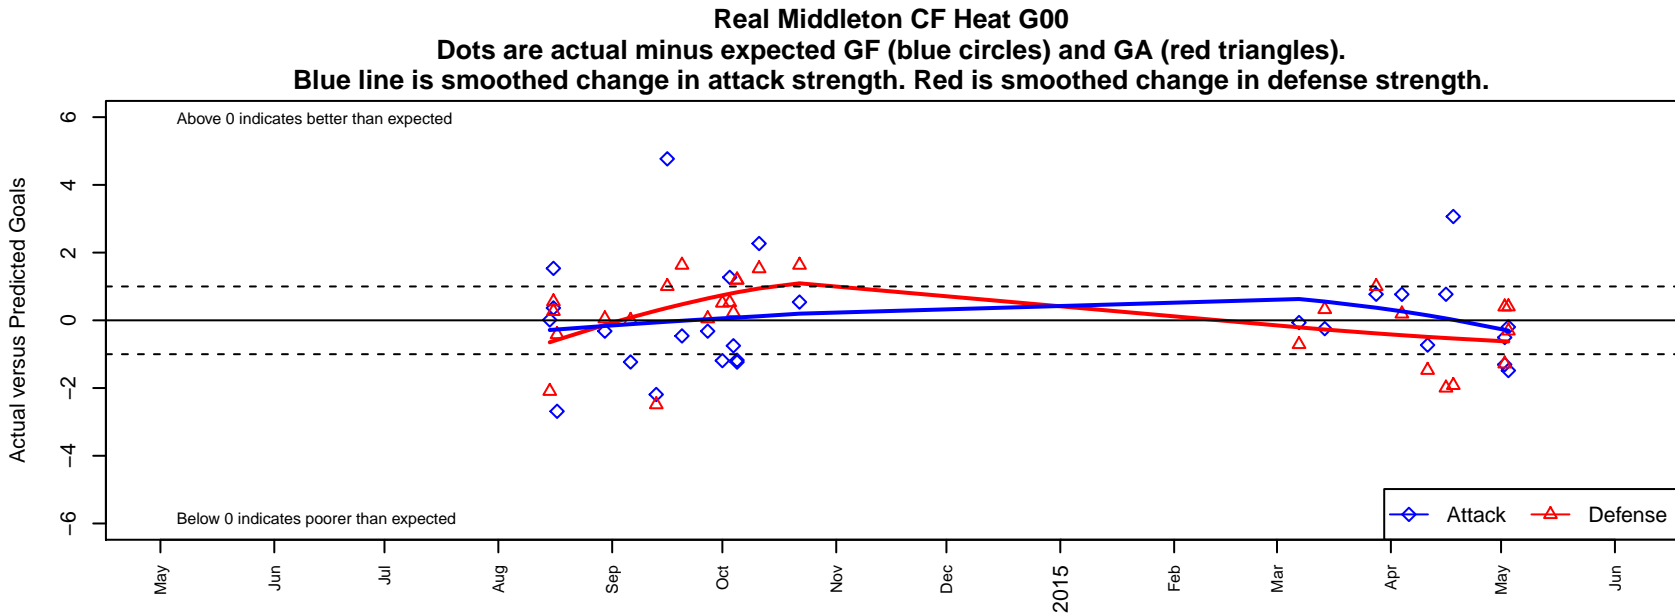

**attack and defense variance (black dot)
relative to other teams
and top 10 in region**

**attack and defense rating
relative to others at age
and all opponents in last 13 months**

Real Middleton CF Heat G00

, ID
G00 total strength=1203
attack=6.1 defense=2.69
fall league = Idaho D3 A U14
spr league = Spr Idaho D3 A U14

alt names used:
REAL CF HEAT (ID)
REAL CF HEAT
Real Soccer FC Idaho Heat
REAL CF HEAT
REAL BOISE SOCCER CF HEAT (ID)

Venues played:
2014 Mt Hood Challenge U14
2014 Idaho D3 A U14
2014 GEM State Challenge U14G East U14
2014 Spr Idaho D3 A U14
2014 Canyon Rim Classic U14 G U14