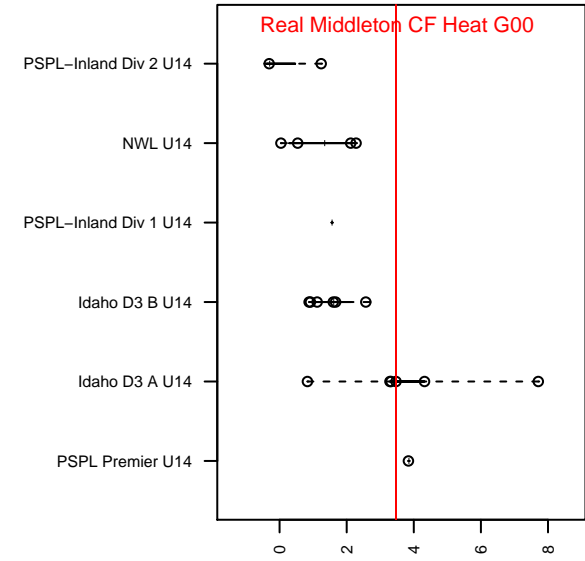

**attack and defense rating
relative to others at age
and all opponents in last 13 months**